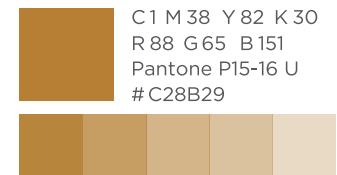

ADIS COLOR PALETTE

ADIS[®] Advanced Design
Innovation Summit

BLACK AND WHITE SIGNATURE APPLICATIONS

Black Signature

White Signature